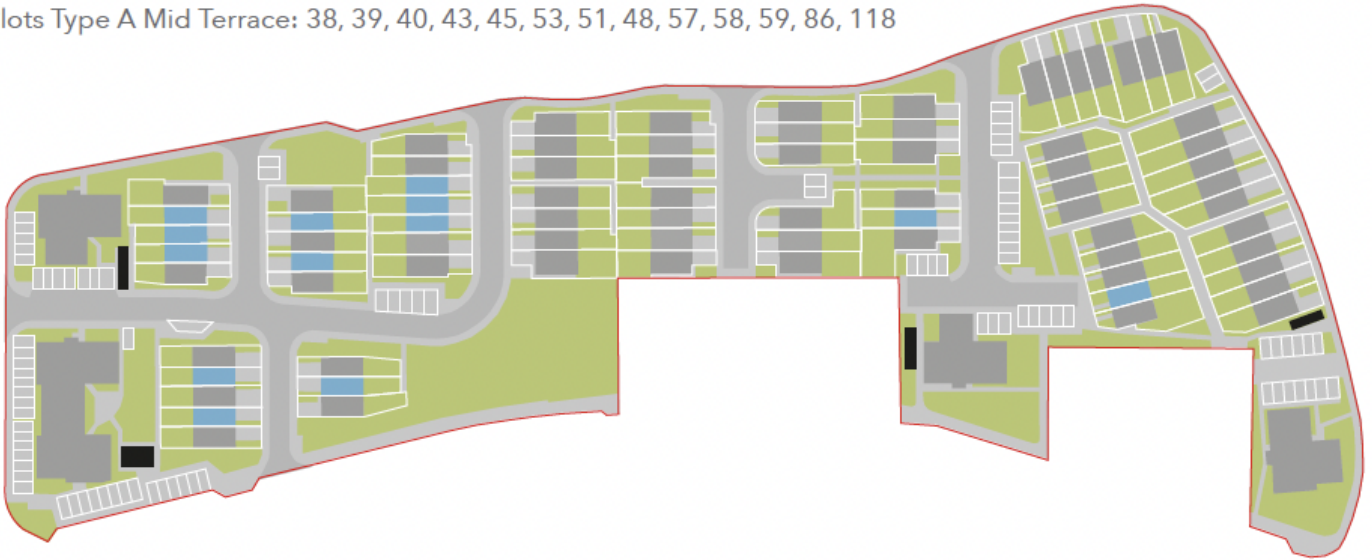

THE STIRLING

TWO BEDROOM TWO STOREY TOWNHOUSE

Plots Type A Mid Terrace: 38, 39, 40, 43, 45, 53, 51, 48, 57, 58, 59, 86, 118

GROUND

FIRST

Ground Floor
Lounge/Dining
4.2m x 3.9m
13ft 7in x 12ft 7in

Kitchen
2.0m x 3.0m
6ft 5in x 9ft 8in

Shower room
2.0m x 2.0m
6ft 5in x 6ft 5in

First Floor
Bedroom one
4.2m x 3.1m
13ft 7in x 10ft 1in

Bedroom two
3.5m x 3.0m
11ft 4in x 9ft 8in

Bathroom
2.0m x 2.1m
6ft 5in x 6ft 8in