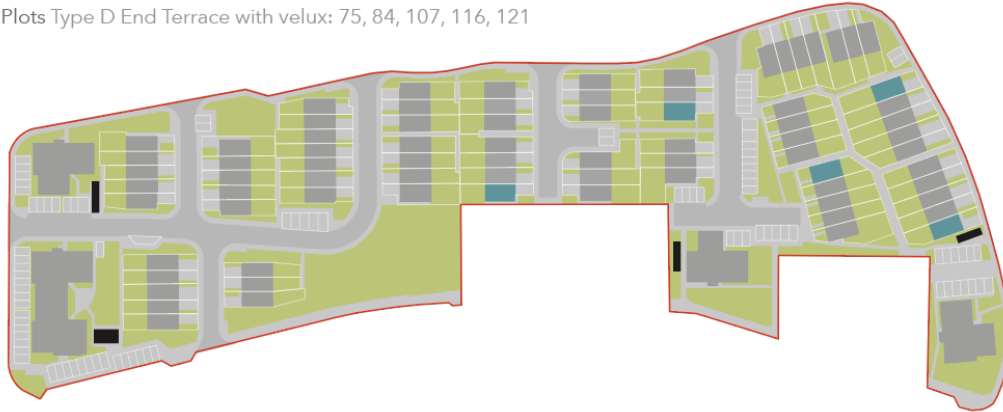

# SPACIOUS HOMES

**THE EVANS**

**FIVE BEDROOM  
THREE STOREY TOWNHOUSE**

Plots Type D End Terrace with velux: 75, 84, 107, 116, 121

**GROUND**

**FIRST**

**SECOND**

**Ground Floor**

**Bedroom five**  
3.0m x 3.6m  
9ft 8in 1in x 11ft 8in

**Shower room**  
2.3m x 1.8m  
7ft 5in x 5ft 9in