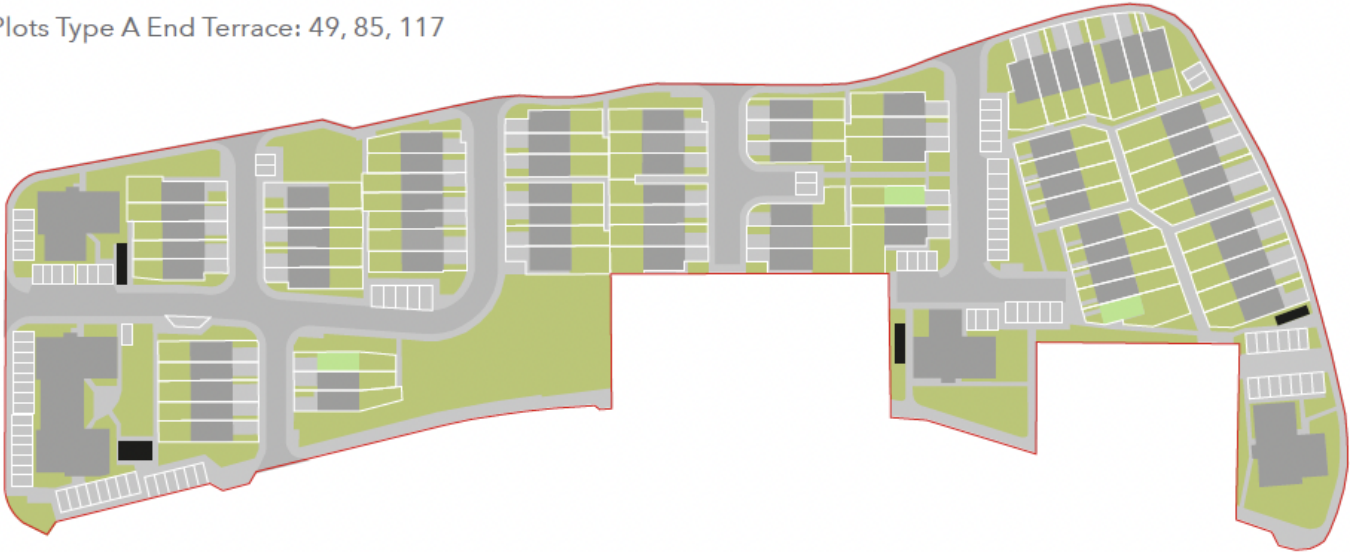

**THE CART**

**TWO BEDROOM  
TWO STOREY TOWNHOUSE**

Plots Type A End Terrace: 49, 85, 117

**GROUND**

**FIRST**

**Ground Floor**  
**Lounge/Dining**  
 4.2m x 3.9m  
 13ft 7in x 12ft 7in  
**Kitchen**  
 2.0m x 3.0m  
 6ft 5in x 9ft 8in  
**Shower room**  
 2.0m x 2.0m  
 6ft 5in x 6ft 5in